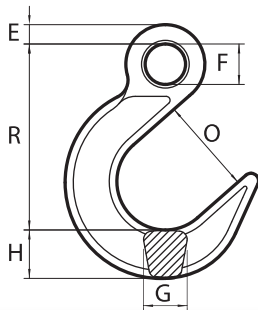

OVERHEAD LIFTING

Foundry Hooks

V10™ Eye Foundry Hook (Grade 100)

Stock #	Mfr. #	Chain Size		Dimensions (Inches)						Lbs. Per Each	WLL (Lbs.)
		Inches	MM	E	F	G	H	O	R		
8477200	FHE7-8	9/32- 5/16	7-8	0.531	0.709	1.024	1.220	2.520	4.823	2.49	5,700
8477400	FHE10	3/8	10	0.630	0.866	1.260	1.417	3.071	5.866	4.39	8,800
8477600	FHE13	1/2	13	0.748	1.063	1.535	1.693	3.504	6.949	7.30	15,000
8477700	FHE16	5/8	16	0.945	1.260	1.772	1.969	3.937	8.071	11.69	22,600
8477800	FHE19-20	3/4	20	1.063	1.496	2.008	2.402	4.528	9.331	16.98	35,300