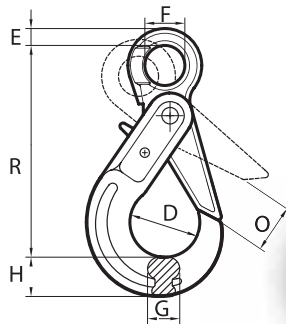

Self-Locking Hooks

V10™ Eye Self-Locking Hook (Grade 100)

| Stock # | Mfr. # | Chain Size | | Dimensions (Inches) | | | | | | | Lbs. Per Each | WLL (Lbs.) |
|---------|----------|------------|-------|---------------------|-------|-------|-------|-------|-------|--------|---------------|------------|
| | | In | MM | D | E | F | G | H | O | R | | |
| 8497100 | SKE6 | 1/4 | 6 | 1.378 | 0.433 | 0.827 | 0.630 | 0.807 | 1.102 | 4.331 | 1.17 | 3,100 |
| 8497200 | SKE7-8 | 9/32- 5/16 | 7-8 | 1.713 | 0.472 | 1.063 | 0.787 | 1.024 | 1.339 | 5.354 | 1.96 | 5,700 |
| 8497400 | SKE10 | 3/8 | 10 | 2.205 | 0.591 | 1.358 | 0.965 | 1.181 | 1.772 | 6.634 | 3.48 | 8,800 |
| 8497600 | SKE13 | 1/2 | 13 | 2.717 | 0.787 | 1.575 | 1.358 | 1.575 | 2.028 | 8.071 | 6.97 | 15,000 |
| 8497700 | SKE16 | 5/8 | 16 | 3.150 | 1.063 | 1.969 | 1.398 | 1.969 | 2.362 | 9.902 | 13.34 | 22,600 |
| 8497800 | SKE19-20 | 3/4 | 19-20 | 3.980 | 1.180 | 2.360 | 1.810 | 2.400 | 3.030 | 12.050 | 24.26 | 35,300 |
| 8497900 | SKE22 | 7/8 | 22 | 4.330 | 1.260 | 2.760 | 2.010 | 2.640 | 3.310 | 13.390 | 33.08 | 42,700 |